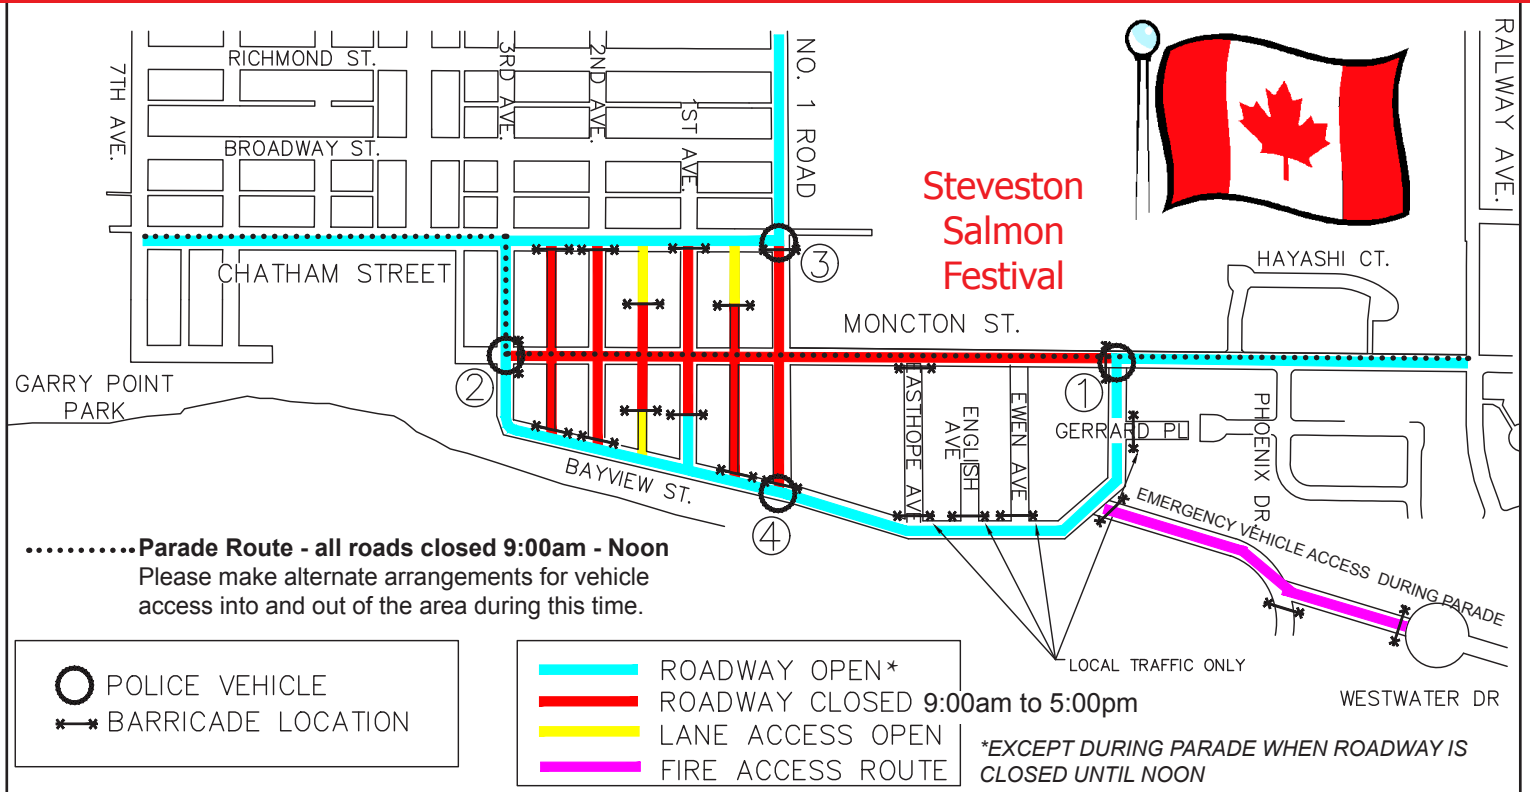

# 71st ANNUAL STEVESTON SALMON FESTIVAL FRIDAY, JULY 1, 2016 ~ PARADE 10:00AM

FLOWER & GARDEN SHOW • LIVE MUSIC • MARTIAL ARTS DEMONSTRATIONS  
WATER PARK • SALMON BBQ • ART SHOW • CHILDREN'S FESTIVAL  
CRAFT FAIR • JAPANESE CULTURAL SHOW • CAR SHOW  
COMMUNITY GROUPS • TRADE SHOW • FOOD FAIR  
RICHMOND OLYMPIC OVAL • INTERURBAN TRAM • YOUTH FESTIVAL

## Steveston Salmon Festival Road Closure Notice

Road closures will be in effect for the Salmon Festival Parade and Festival by 9:00am on July 1<sup>st</sup>.

Access for emergency vehicles only will be available on the east side of Bayview Street while the road closures remain in effect during the morning.

Most roads will re-open once the parade ends at approximately noon, with the exception of Moncton Street between Third Avenue and Bayview Street (across from the community police station) until 5:00pm.

Residents in the affected area are advised to make alternate arrangements for vehicle access during the morning closure times. If you have invited guests to your home for the

celebrations, please advise them to arrive well before 9:00am.